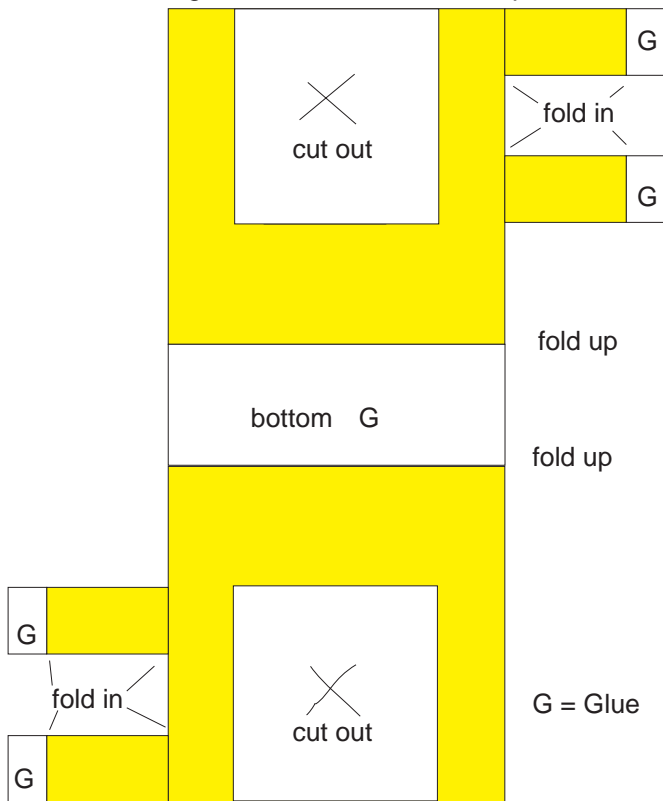

Display Stand (outside)  
glue inside and outside templates to cardstock

# Atlas Agena D (GATV 5003) Page 6 of 6

Display Base

Yellow cover for inside of Display Stand - glue inside and outside templates to cardstock