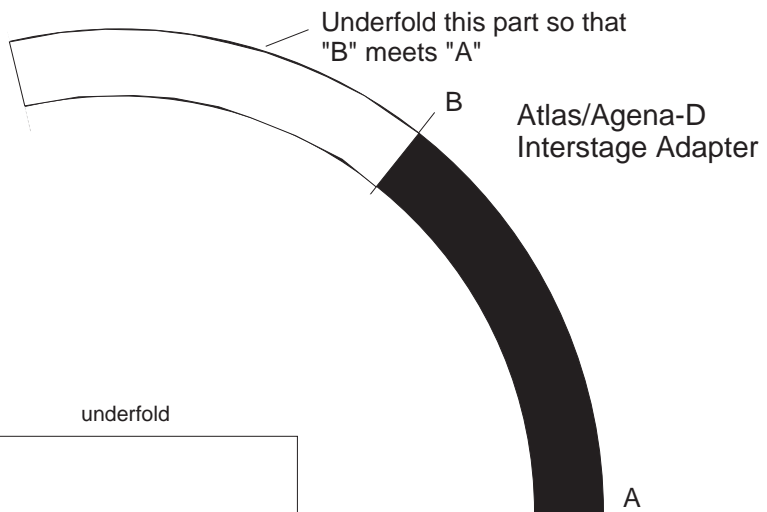

Atlas/Agenda-D Interstage Upper Portion

underfold

# Atlas Agenda D (GATV 5003) Page 5 of 6

Agenda-D Nose Cone  
Cylinder (Overwrap "NC"  
Section of Upper Body)

Agenda-D  
Upper Body

Agenda-D Nose Cone

Agenda-D Base  
(Cement to  
Card Stock)

underfold

Agenda-D  
Bell Engine  
(Center on Base)

Agenda D  
Nose Cone Top