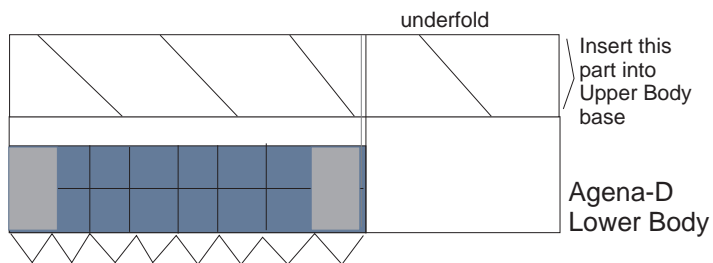

Atlas/Agenda-D Interstage Upper Portion

underfold

# Atlas Agenda D (GATV 5003) Page 5 of 6

Agenda-D Nose Cone  
Cylinder (Overwrap "NC"  
Section of Upper Body)

Agenda-D  
Upper Body

Agenda-D Nose Cone

Agenda-D Base  
(Cement to  
Card Stock)

underfold

Agenda-D  
Bell Engine  
(Center on Base)