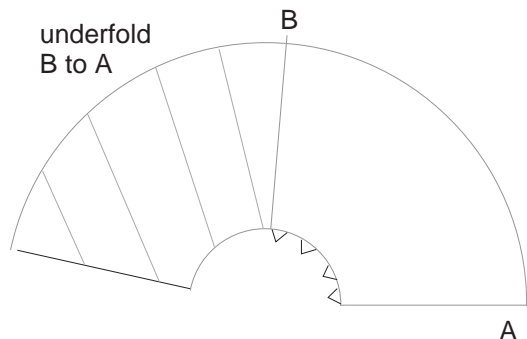

# Atlas Agenda D (GATV 5003) Page 5 of 6

Agenda-D Nose Cone  
Cylinder (Overwrap "NC"  
Section of Upper Body)

Agenda-D  
Upper Body

Agenda-D Nose Cone

Agenda-D Base  
(Cement to  
Card Stock)

underfold

Agenda-D  
Bell Engine  
(Center on Base)