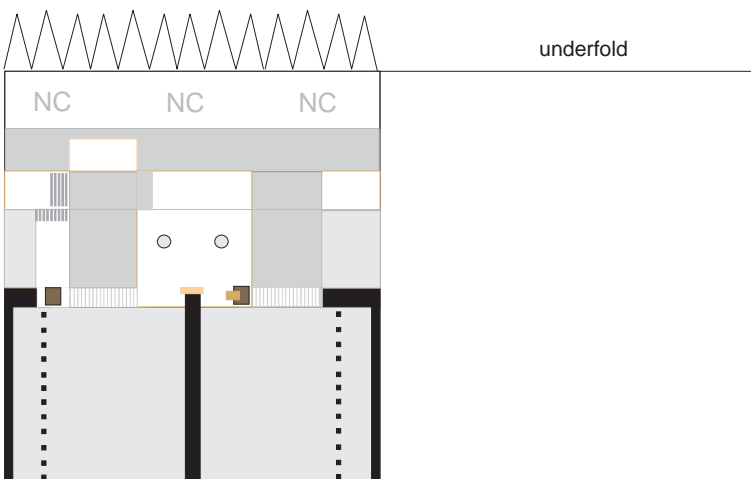

Atlas/Agenda-D Interstage Upper Portion

underfold

# Atlas Agenda D (GATV 5003) Page 5 of 6

Agenda-D Nose Cone  
Cylinder (Overwrap "NC"  
Section of Upper Body)

Agenda-D  
Upper Body

Agenda-D Nose Cone

Agenda-D Base  
(Cement to  
Card Stock)

underfold

Agenda-D  
Bell Engine  
(Center on Base)