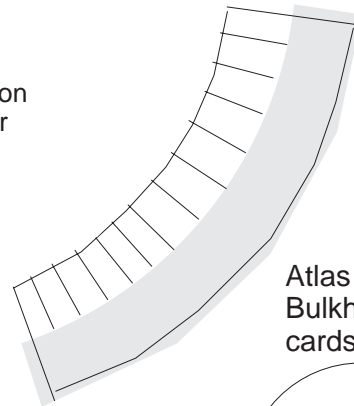

**Atlas Agena D
(GATV 5003)
Page 2 of 6**

Tapered Section Upper Adapter

Atlas Forward Bulkhead (mount to cardstock)

Main Tank Cylinder/Tapered Section Adapter

Aft Bulkhead (mount on cardstock)