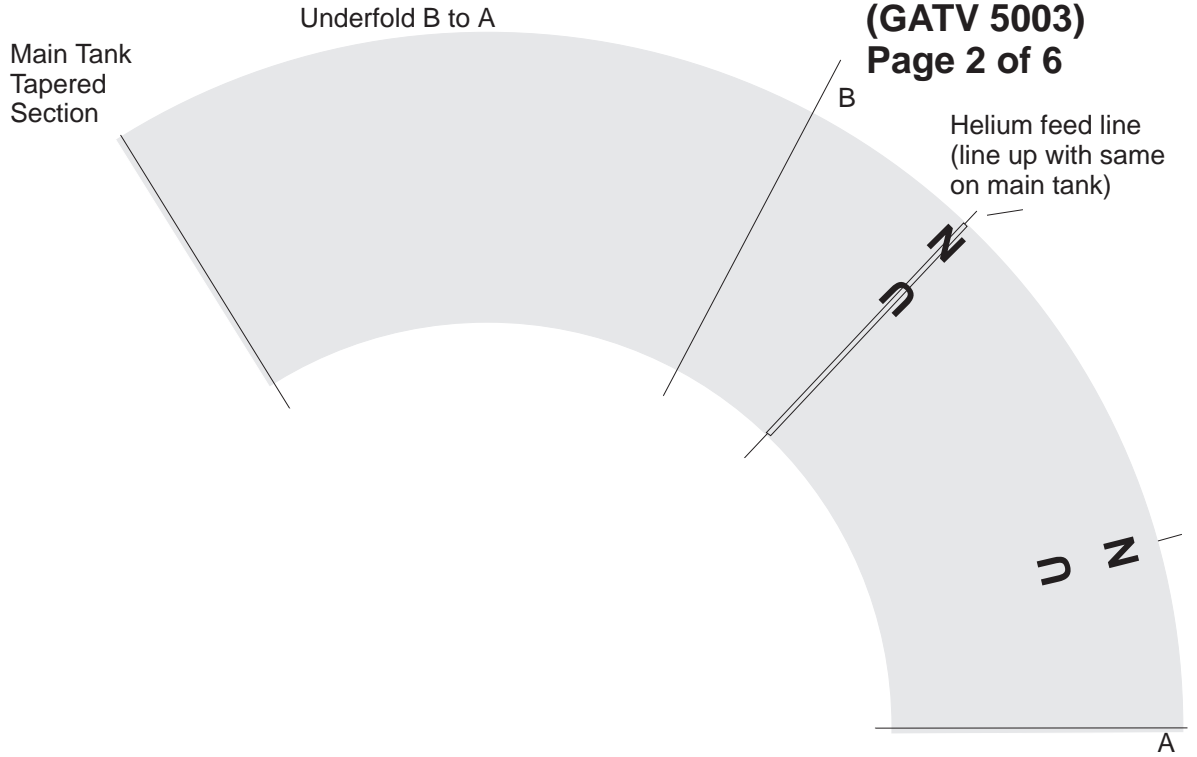

**Atlas Agena D
(GATV 5003)
Page 2 of 6**

Tapered Section Upper Adapter

Atlas Forward Bulkhead (mount to cardstock)

Main Tank Cylinder/Tapered Section Adapter

Aft Bulkhead (mount on cardstock)