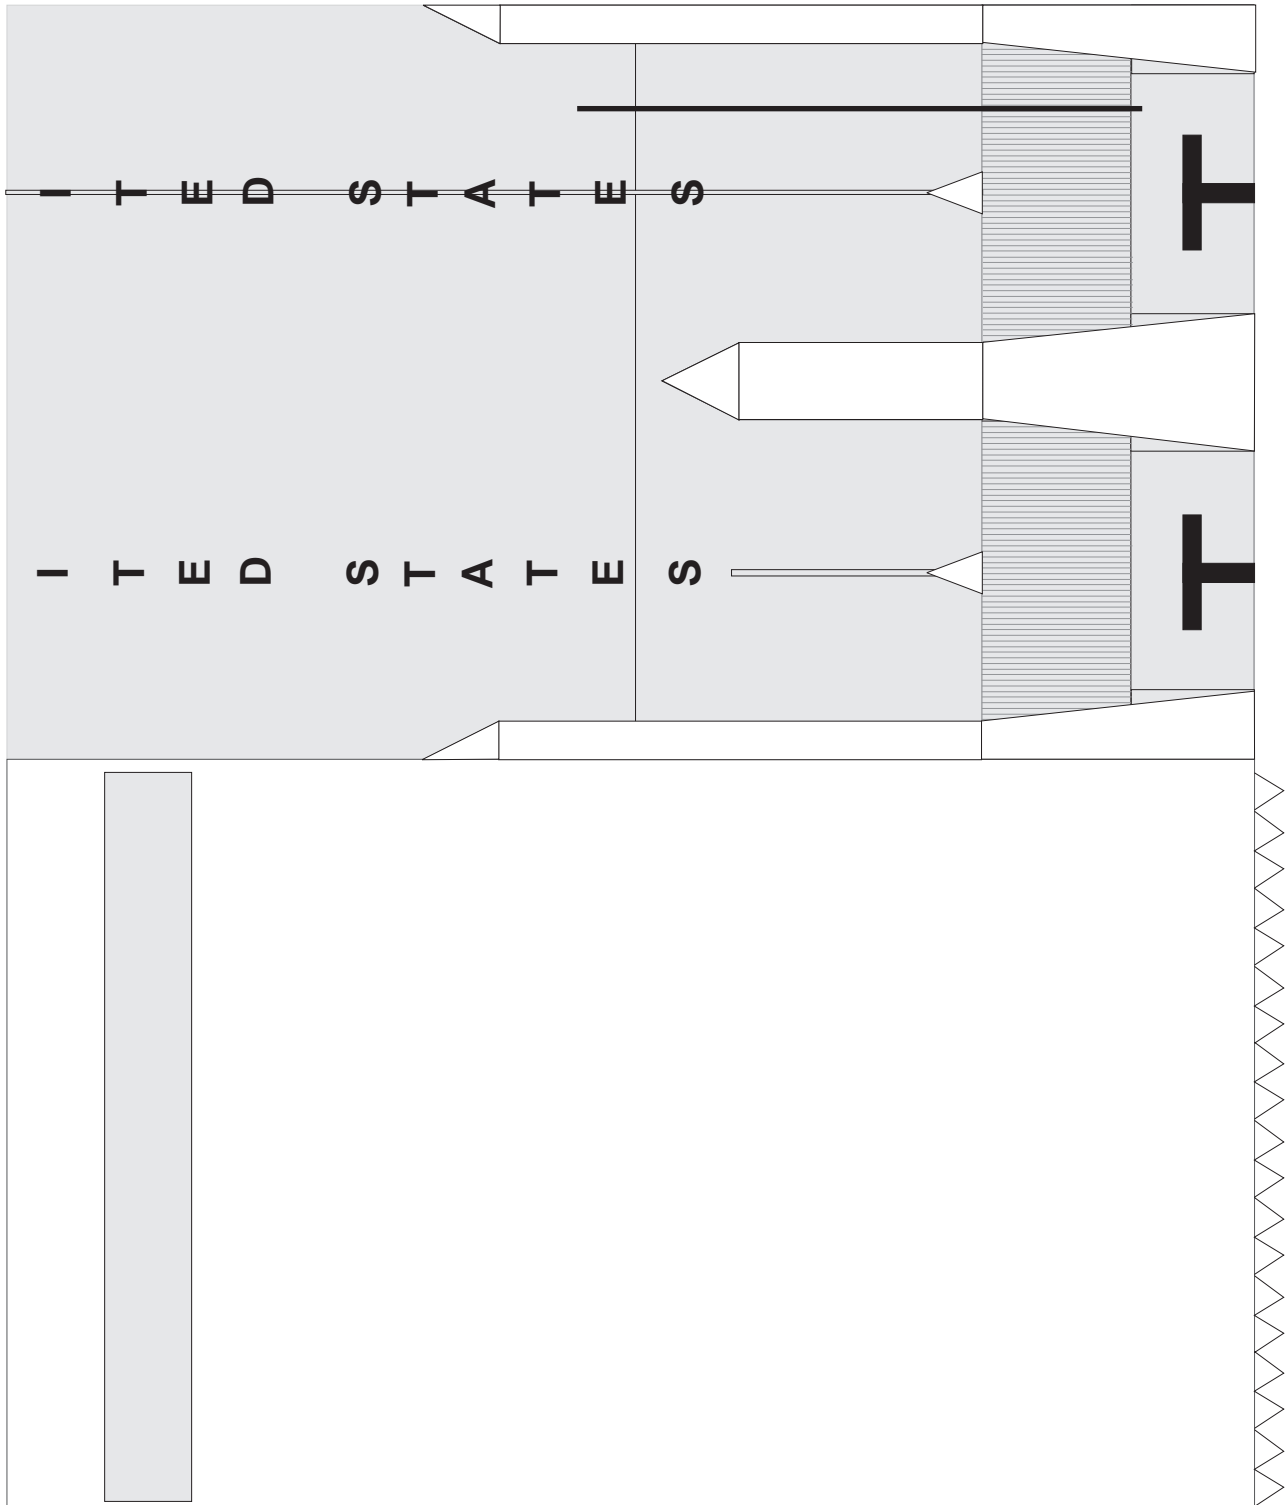

Main Tank

Forward
Bulkhead
Mount