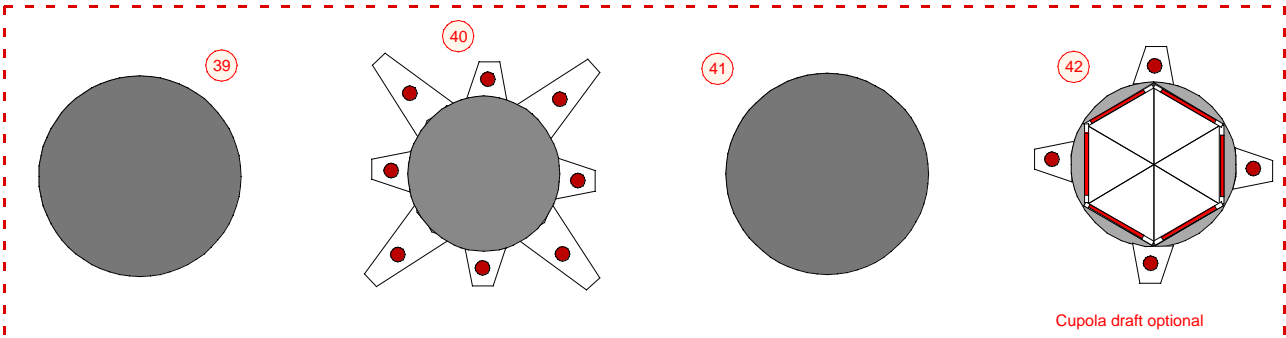

Unity Card board Sheet scale 1:100 ©1999 R. Fortezza

Cupola draft optional

5.0
10.0
15.0
20.0
25.0
cm.